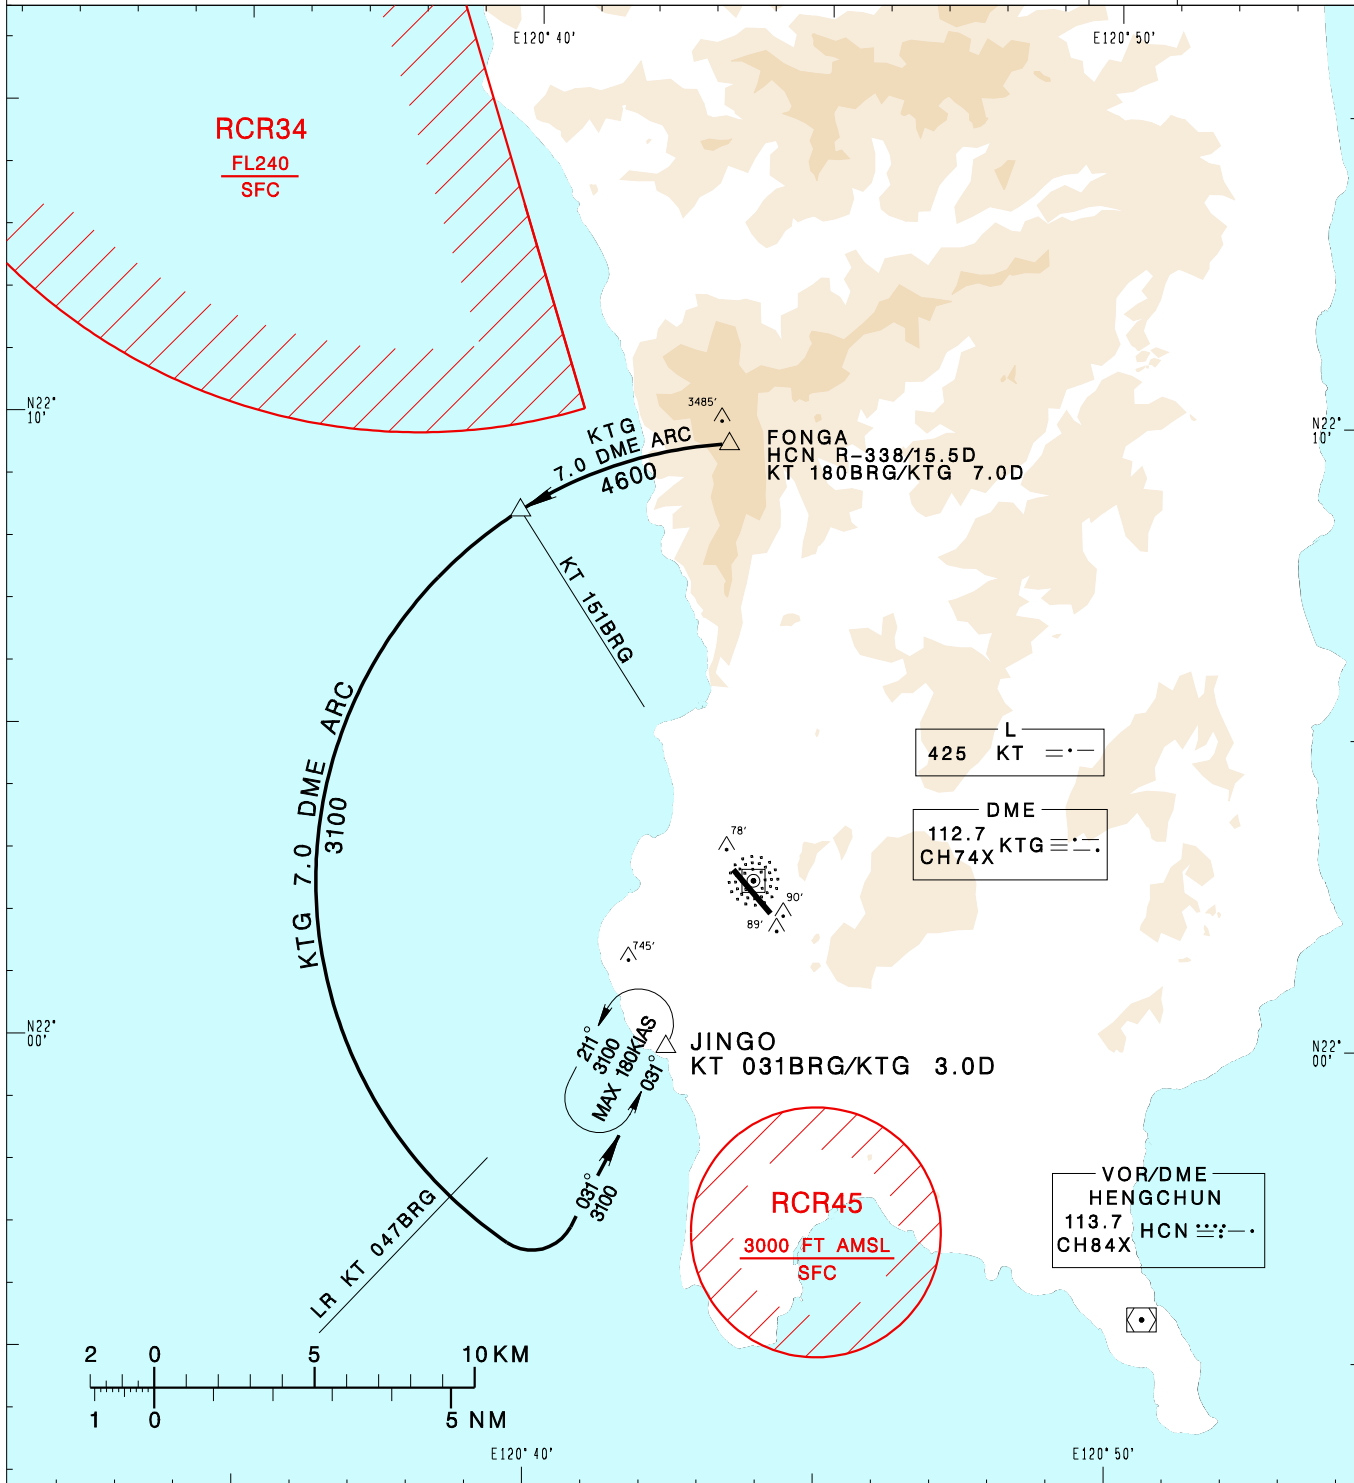

恆春機場
HENGCHUN AD

RCKW STAR
FONGA 1J

TAIPEI ACC 129.1 127.9	KAOHSIUNG APP 124.7 121.1	VAR 4°W-2023 	 8100' MSA ARP 25NM	
Apt Elev: 46'	Trans Level: FL130			Trans Alt: 11,000'
BEARINGS ARE MAGNETIC; DISTANCES ARE NAUTICAL MILES; ELEVATIONS, HEIGHTS IN FEET				

CHANGES: RECHART

FONGA ONE JULIETT ARRIVAL
Depart FONGA, proceed via KTG 7.0DME arc to track KT 031BRG to JINGO.

NOTE
If unable to maintain VFR before JINGO, maintain 3100ft and hold.